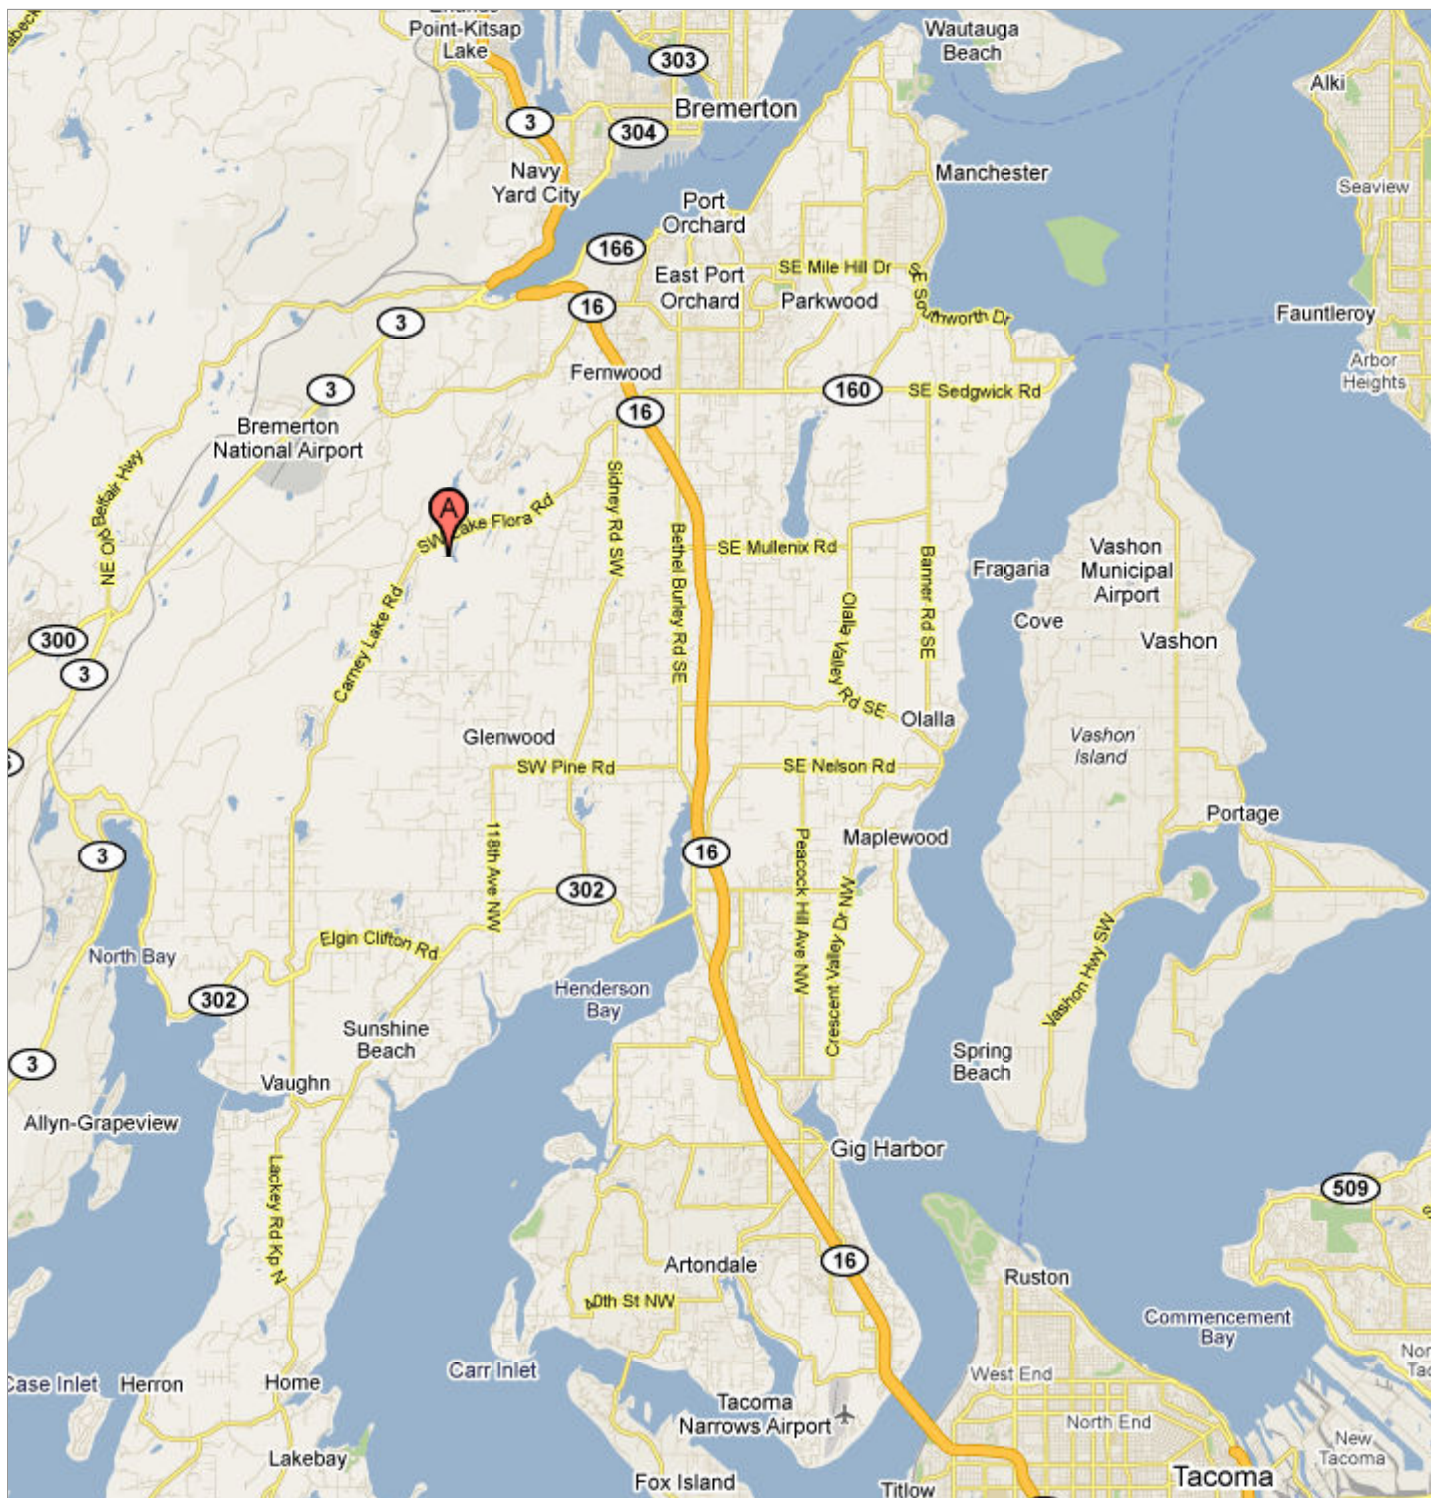

# Google maps trophy lake golf, near Port Orchard WA

To see all the details that are visible on the screen, use the "Print" link next to the map.

A. **Trophy Lake Golf & Casting**  
 3900 Southwest Lake Flora Road, Port Orchard, WA - (360) 874-8337  
 5 reviews